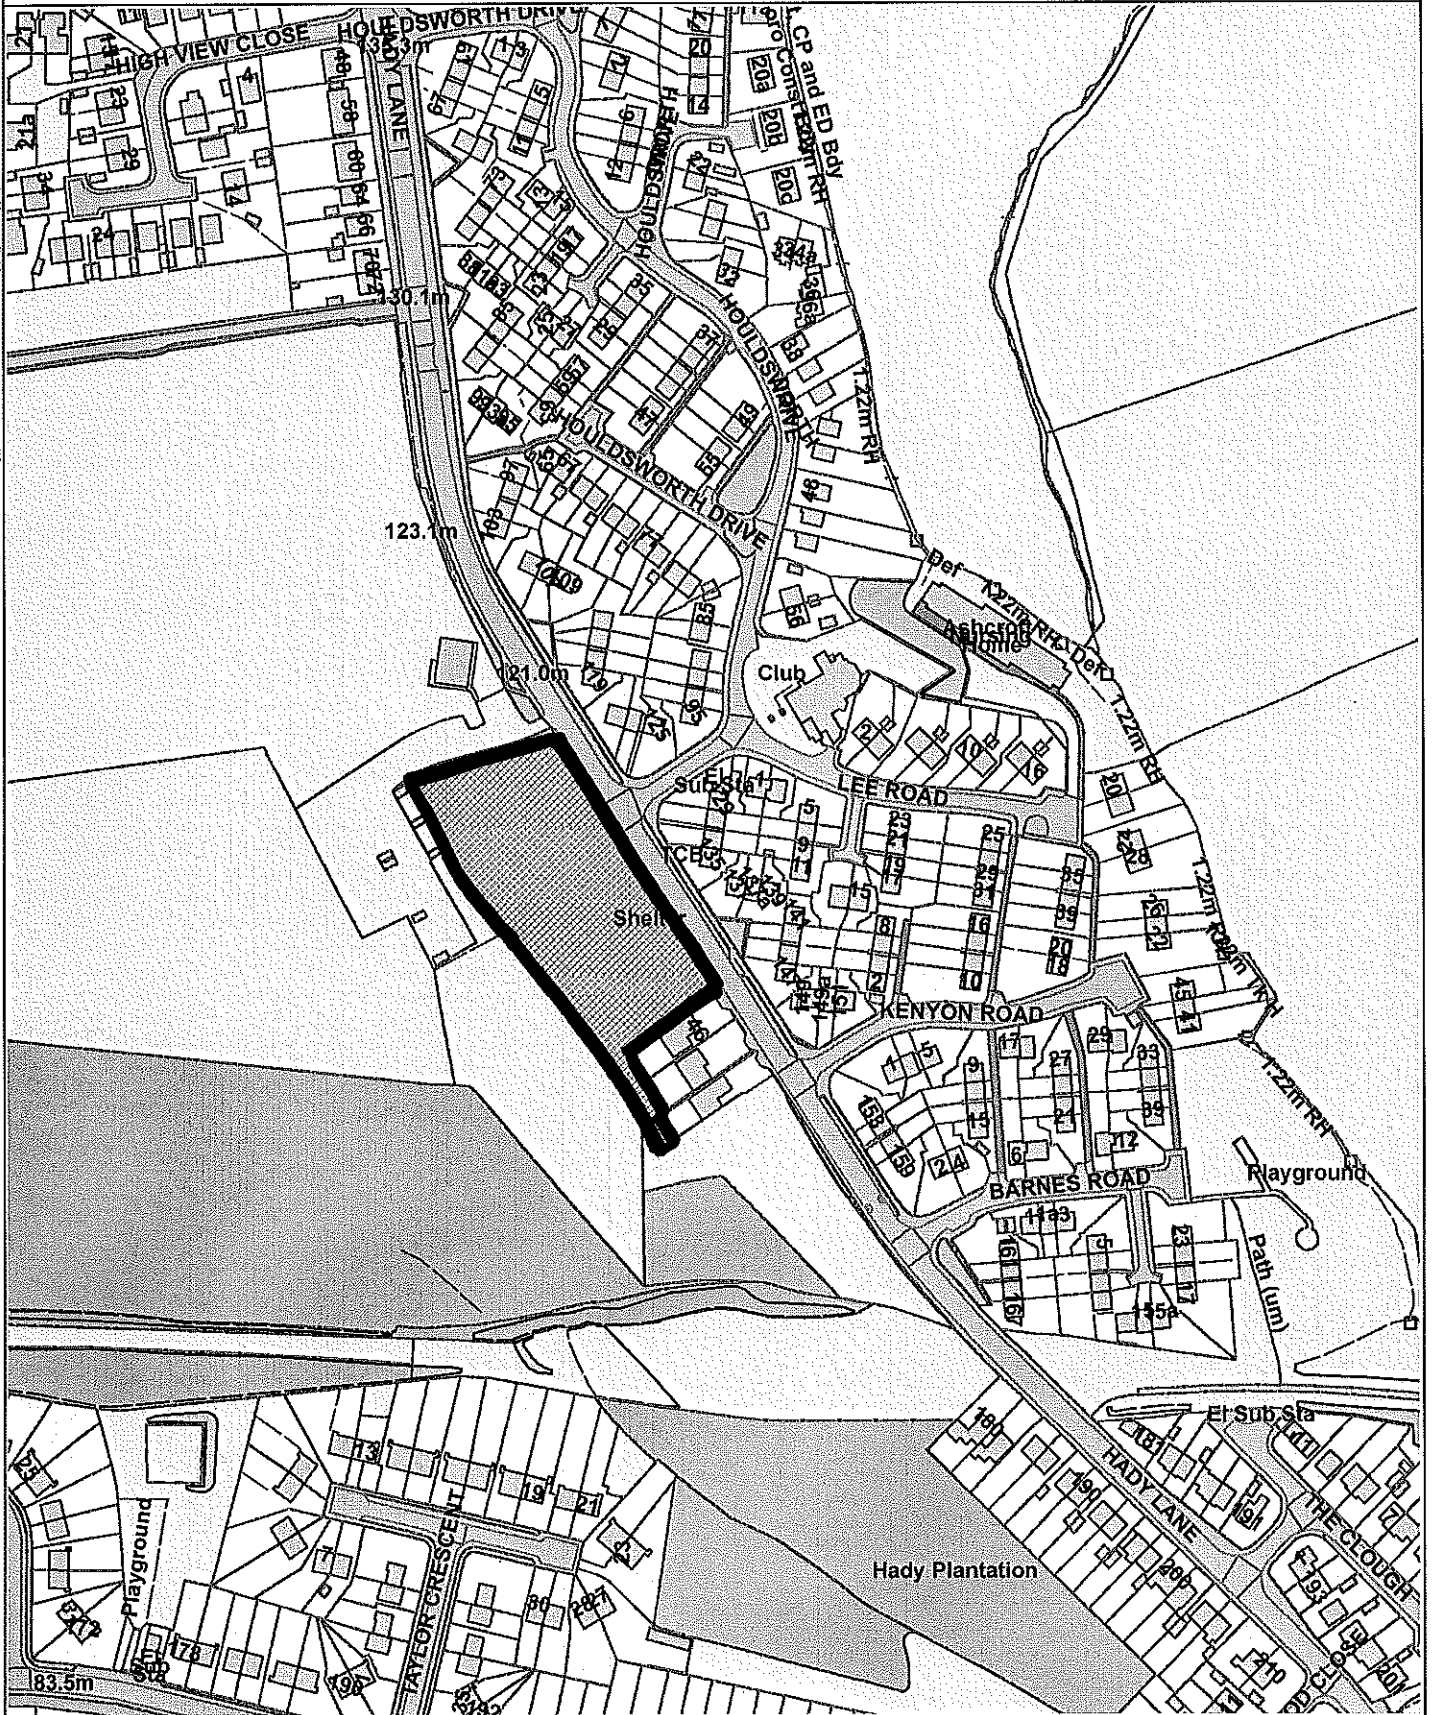

Planning Committee - CHE/18/00224/REM - 146 to 152 Hady Lane

CHESTERFIELD
BOROUGH COUNCIL

Reproduced from the Ordnance Survey map with the permission of the Controller of Her Majesty's Stationery Office © Crown Copyright 2012.
 Unauthorised reproduction infringes Crown Copyright and may lead to prosecution or civil proceedings.
 Chesterfield Borough Council Licence No. 100018505 (2017)

Scale 1:2646